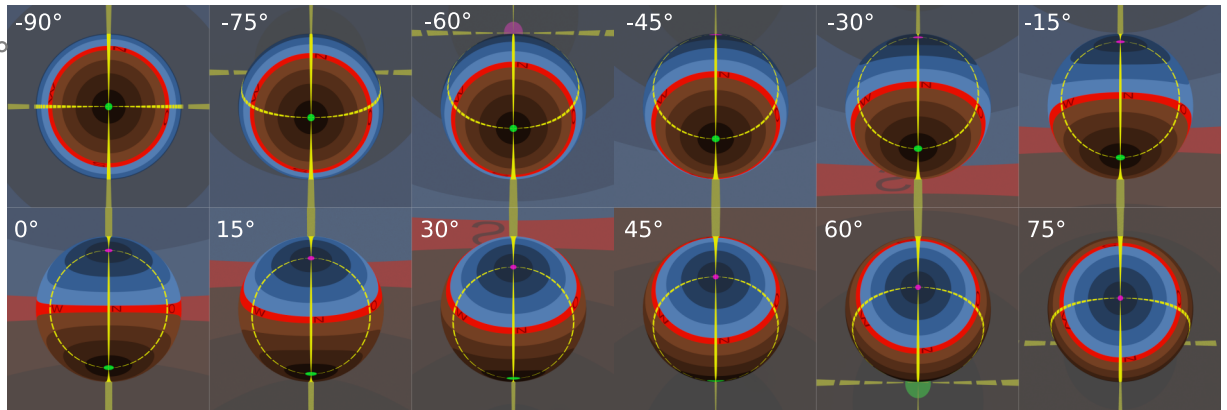

Reflexive Ball and Elipsoid - CHEAT SHEET for Artists

Study reflections for basic shapes

Scene

The Object is mirroring a schematic environment at different angles blue/sky and brown/ground

Environment Map

Sky
Horizon
Ground

Rotation of camera - object fixed

Scene

The Object is mirroring a schematic environment at different angles blue/sky and brown/ground

Environment Map

Sky
Horizon
Ground

Rotation of camera - object fixed