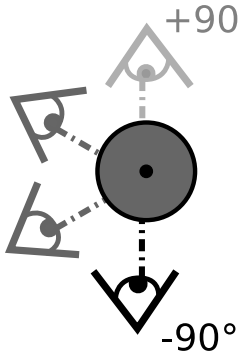

Reflexive Ball and Elipsoid - CHEAT SHEET for Artists

Study reflections for basic shapes

Scene

The Object is mirroring a schematic environment at different angles blue/sky and brown/ground

Environment Map

Sky
Horizon
Ground

Rotation of camera - object fixed

Scene

The Object is mirroring a schematic environment at different angles blue/sky and brown/ground

Environment Map

Sky
Horizon
Ground

Rotation of camera - object fixed