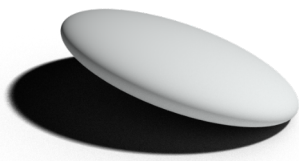

Reflexive Ball and Elipsoid - CHEAT SHEET for Artists

Study reflections for basic shapes

Scene

The Object is mirroring a schematic environment at different angles blue/sky and brown/ground

Environment Map

Sky
Horizon
Ground

Rotation of camera - object fixed

Scene

The Object is mirroring a schematic environment at different angles blue/sky and brown/ground

Environment Map

Sky
Horizon
Ground

Rotation of camera - object fixed