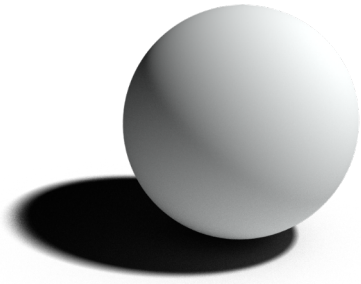

Reflexive Ball and Elipsoid - CHEAT SHEET for Artists

Study reflections for basic shapes

Scene

The Object is mirroring a schematic environment at different angles blue/sky and brown/ground

Environment Map

Sky
Horizon
Ground

Rotation of camera - object fixed

Scene

The Object is mirroring a schematic environment at different angles blue/sky and brown/ground

Environment Map

Sky
Horizon
Ground

Rotation of camera - object fixed