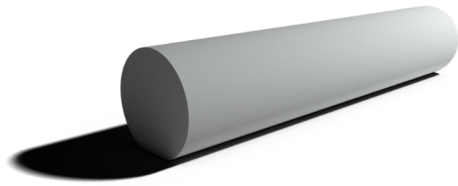

Reflexive Cylinder - CHEAT SHEET for Artists

Study reflections for basic shapes

art.sommerwolke.com
-andreas sommer

Scene

Environment Map

The Object is mirroring a schematic environment at different angles blue/sky and brown/ground