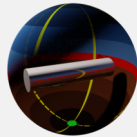

Reflexive Cylinder - CHEAT SHEET for Artists

Study reflections for basic shapes

art.sommerwolke.com
-andreas sommer

Scene

Environment Map

The Object is mirroring a schematic environment at different angles blue/sky and brown/ground

Rotation toward the viewer - camera fixed

Rotation side-view - camera fixed

Rotation of camera - object fixed

Rotation of camera - object fixed