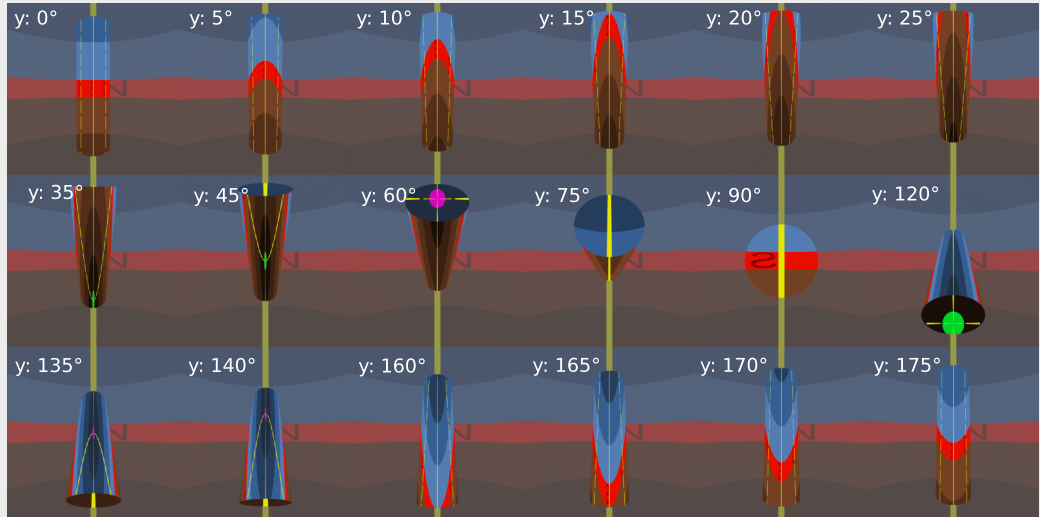

Reflexive Cylinder - CHEAT SHEET for Artists

Study reflections for basic shapes

art.sommerwolke.com
-andreas sommer

Scene

Environment Map

The Object is mirroring a schematic environment at different angles blue/sky and brown/ground

Rotation toward the viewer - camera fixed

Rotation side-view - camera fixed

Rotation of camera - object fixed

Rotation of camera - object fixed