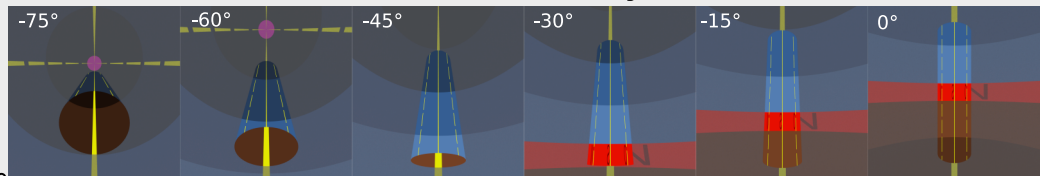

Reflexive Cylinder - CHEAT SHEET for Artists

Study reflections for basic shapes

art.sommerwolke.com
-andreas sommer

Scene

Environment Map

The Object is mirroring a schematic environment at different angles blue/sky and brown/ground

Rotation toward the viewer - camera fixed

Rotation side-view - camera fixed

Rotation of camera - object fixed

Rotation of camera - object fixed