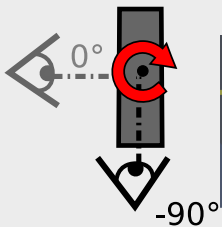

Reflexive Cylinder - CHEAT SHEET for Artists

Study reflections for basic shapes

art.sommerwolke.com
-andreas sommer

Scene

Environment Map

The Object is mirroring a schematic environment at different angles blue/sky and brown/ground

Rotation toward the viewer - camera fixed

Rotation side-view - camera fixed

Rotation of camera - object fixed

Rotation of camera - object fixed