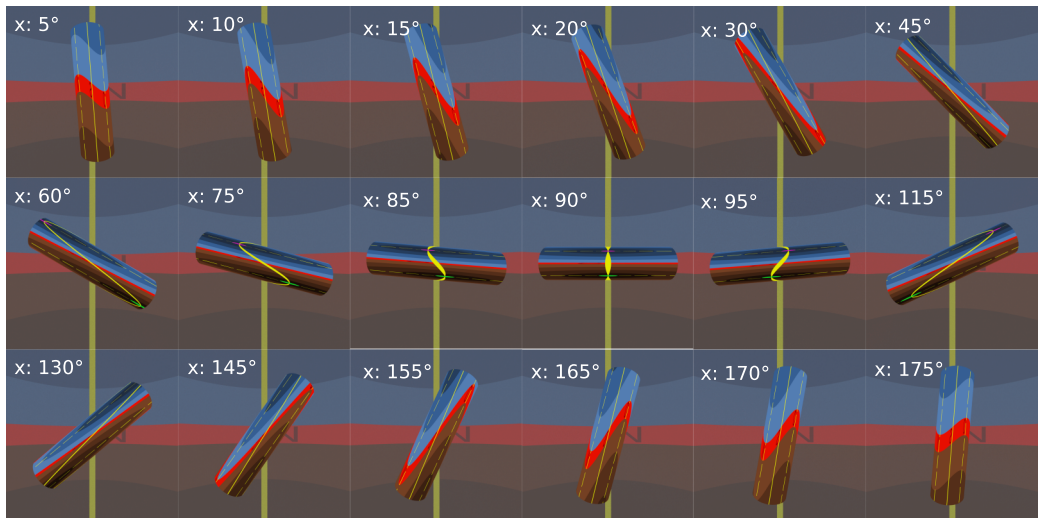

Reflexive Cylinder - CHEAT SHEET for Artists

Study reflections for basic shapes

art.sommerwolke.com
-andreas sommer

Scene

Environment Map

The Object is mirroring a schematic environment at different angles blue/sky and brown/ground

Rotation toward the viewer - camera fixed

Rotation side-view - camera fixed

Rotation of camera - object fixed

Rotation of camera - object fixed